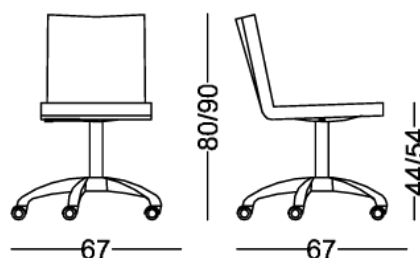

A large thickness of polyurethane high density foam, contains the internal structure made of tubular steel, making the seat soft and comfortable, giving the body a proper support.

The covering, available also in synthetic leather and in the colours of the sample card, facilitates the use of this chair in several interior spaces.