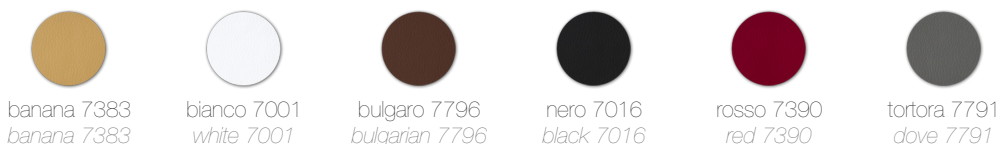

Eco-pelle Eco-leather