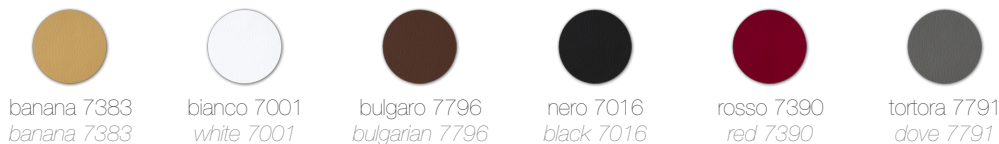

Eco-pelle Eco-leather