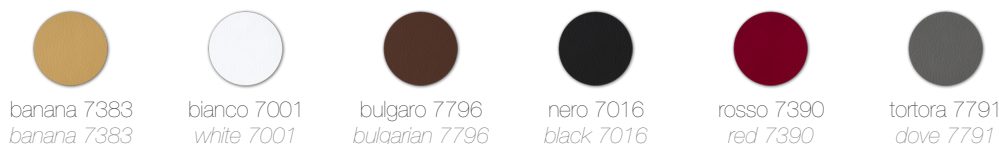

Eco-pelle Eco-leather