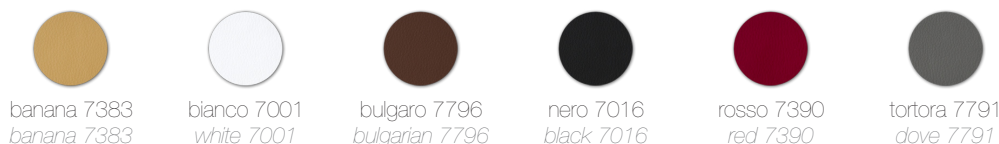

The covering available in genuine or synthetic soft leather and in the colours of the sample card, facilitates the use of this chair in several interior spaces

Pelle Soft Leather

Eco-pelle Eco-leather

Metalli Metal